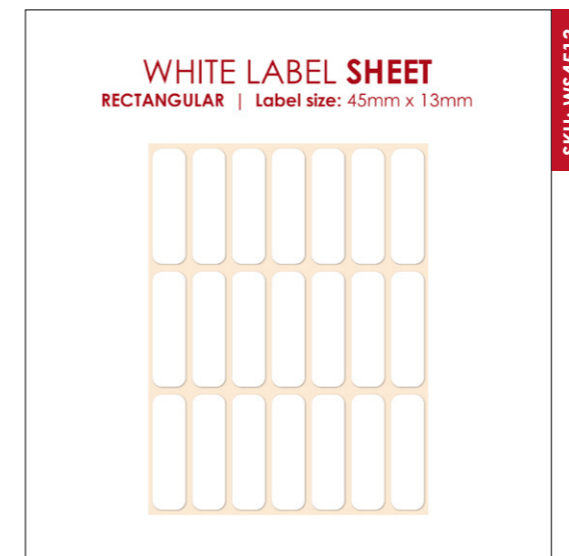

WHITE LABEL SHEET (45mm x 13mm)

QTY: 462 labels
SHAPE: Rectangular
LABEL SIZES: 45mm x 13mm
SKU: WS4513
BARCODE: 6006624000192