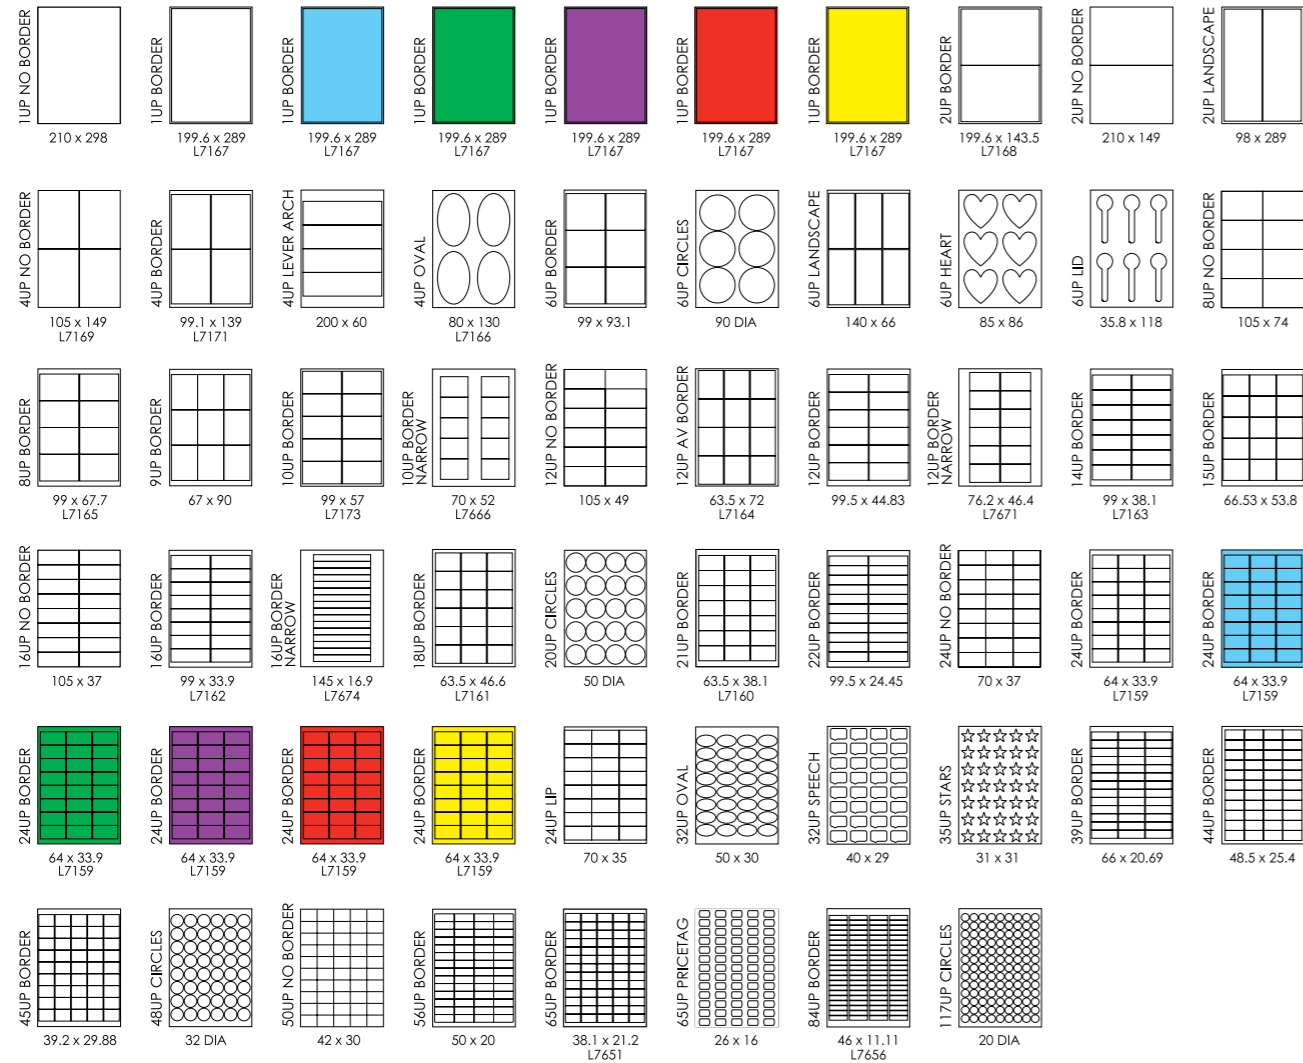

A4 PRINTABLE LABELS / BLANK

Our precut labels come in a wide range of shapes and sizes - perfect for school, home and office use. Whether you're marking your little one's stationery, getting your office in order, organising your pantry or adding a loving message to a gift - with Redfern, it's sorted!

LABEL TEMPLATES